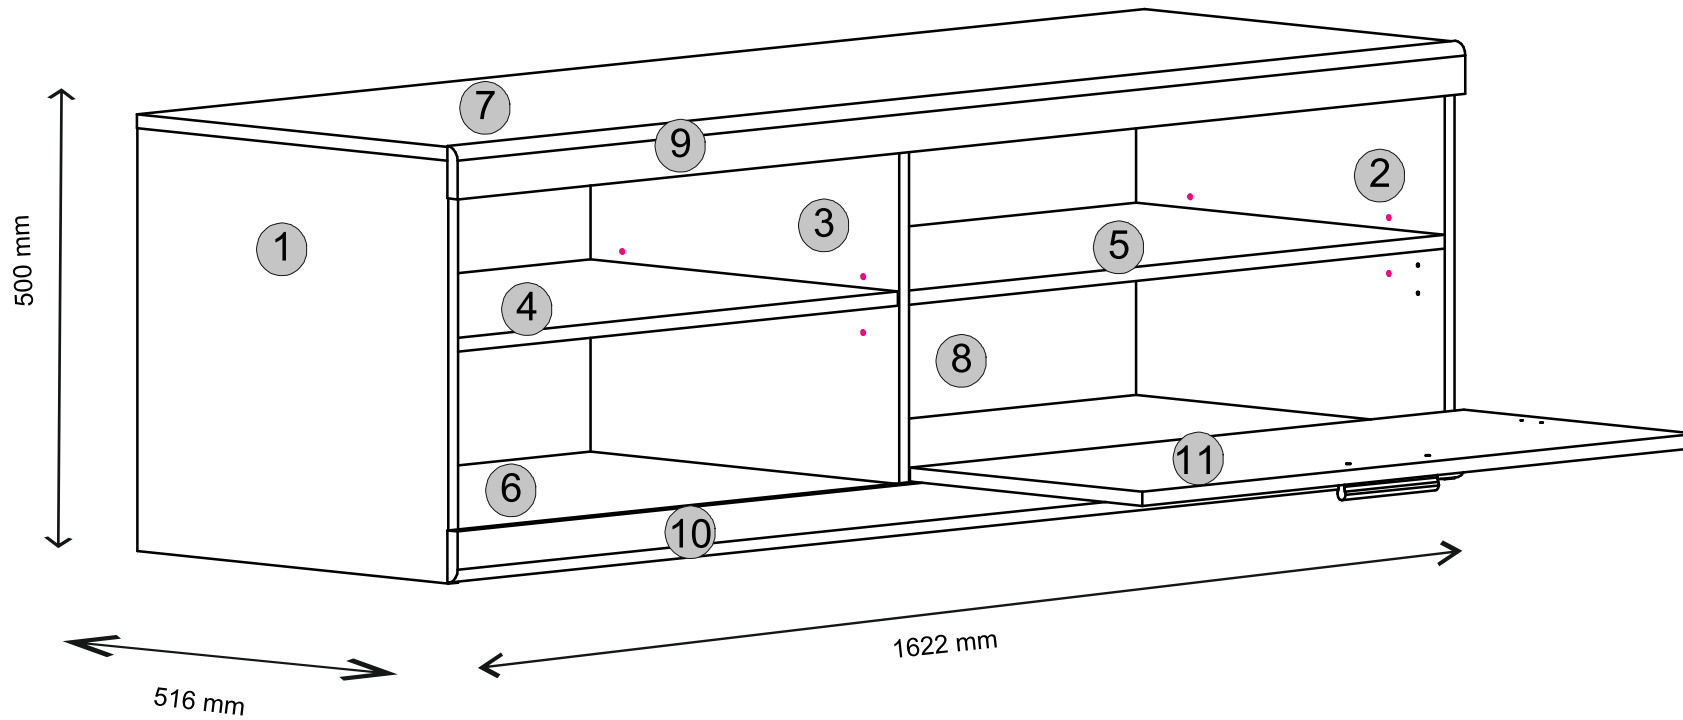

NAME: RTV

Element symbol	Dimensions				Code	Package
1	484	500	16	1	RTV.006	3/6
2	484	500	16	1	RTV.007	3/6
3	424	497	16	1	RTV.003	3/6
4	710	495	16	1	RTV.004	3/6
5	862	497	16	1	RTV.013	3/6
6	1588	497	16	1	RTV.005	3/6
7	1622	500	16	1	RTV.008	3/6
8	442	1606	3	1	RTV.002	3/6
9	1622	60	16	1	RTV.015	1/6
10	1622	60	16	1	RTV.015	1/6
11	892	374	16	1	RTV.014	4/6