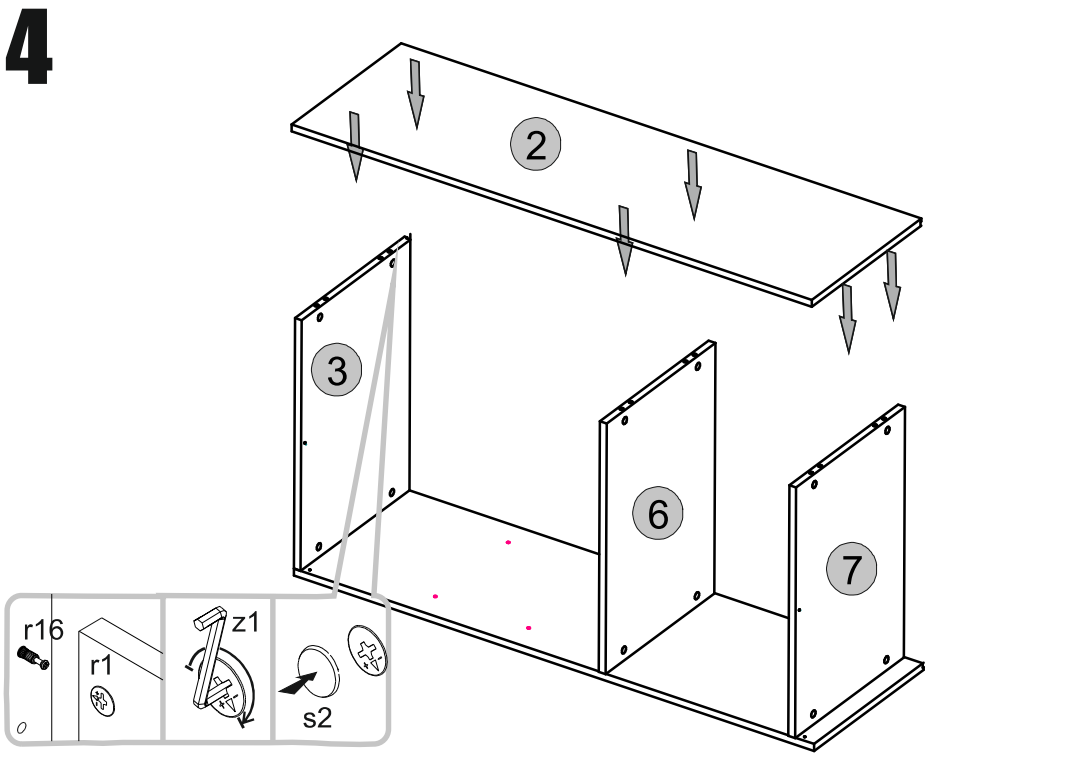

1

3

2

4

9

10

NAME: RTV

Element symbol	Dimensions				Code	Package
1	484	500	16	1	RTV.006	3/6
2	484	500	16	1	RTV.007	3/6
3	424	497	16	1	RTV.003	3/6
4	710	495	16	1	RTV.004	3/6
5	862	497	16	1	RTV.013	3/6
6	1588	497	16	1	RTV.005	3/6
7	1622	500	16	1	RTV.008	3/6
8	442	1606	3	1	RTV.002	3/6
9	1622	60	16	1	RTV.015	1/6
10	1622	60	16	1	RTV.015	1/6
11	892	374	16	1	RTV.014	4/6