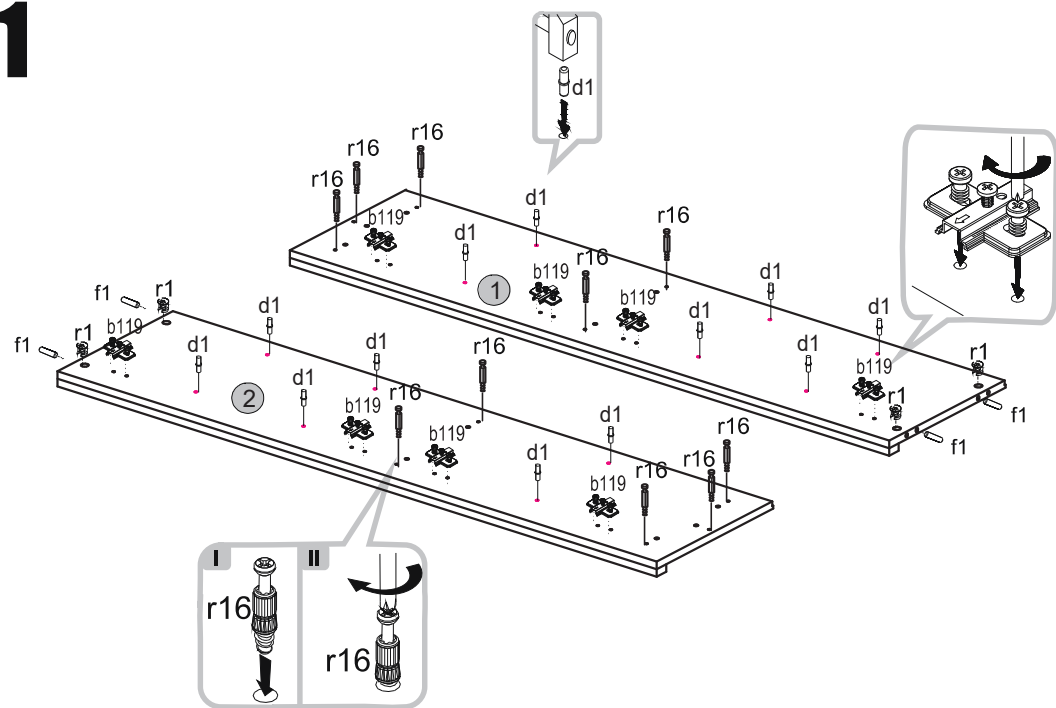

Instalation manual

Bitpiva Verne 2D

| Element symbol | Dimensions | | Code | Package |
|----------------|------------|-----|-----------------------|---------|
| 1 | 1498 | 365 | 1 WIT_2W2D_jalyzi.001 | 1/4 |
| 2 | 1498 | 365 | 1 WIT_2W2D_jalyzi.002 | 1/4 |
| 3 | 1422 | 359 | 1 WIT_2W2D_jalyzi.003 | 2/4 |
| 4 | 1082 | 359 | 1 WIT_2W2D_jalyzi.004 | 1/4 |
| 5 | 533 | 337 | 1 WIT_2W2D_jalyzi.005 | 2/4 |
| 6 | 533 | 337 | 1 WIT_2W2D_jalyzi.006 | 2/4 |
| 7 | 533 | 337 | 6 WIT_2W2D_jalyzi.007 | 2/4 |
| 8 | 1082 | 60 | 1 WIT_2W2D_jalyzi.008 | 2/4 |
| 9 | 1148 | 372 | 1 WIT_2W2D_jalyzi.009 | 2/4 |
| 10 | 1463 | 550 | 2 WIT_2W2D_jalyzi.010 | 1/4 |
| 11 | 677 | 421 | 2 WIT_2W2D_jalyzi.011 | 4/4 |
| 12 | 630 | 527 | 1 WIT_2W2D_jalyzi.012 | 3/4 |
| 13 | 630 | 527 | 1 WIT_2W2D_jalyzi.013 | 3/4 |

| | | | | | | |
|-----------------------|---------------------------|---------------------------|-----------------------|---------------------------|------------|------------|
| 5x k1 | 1x φ5x60 mm p17 | 1x n14 | 1x φ10 mm f3 | | | |
| 4x φ3x16 mm p52 | 4x n260.01.007 n260 | 4x 2Z285 | 24x φ5x17 mm d1 | 22x φ15x12mm #16 r1 | 22x r16 | 22x s2 |
| 1x z1 | 22x φ8x30 mm f1 | 16 x φ3,5x16 mm p25 | 8 x M4x25 mm j8 | 50x l1 | 8x a143 | 8x b119 |

1

3

2

4

5**7****6****8**

9

⚠
a=b

10