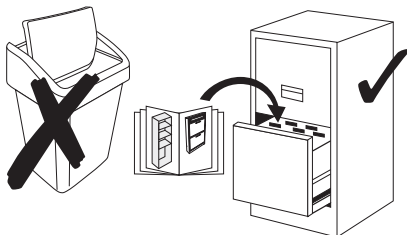

Instalation manual

Bitpiva Verne 2D

| Element symbol | Dimensions | | Code | Package |
|----------------|------------|-----|-----------------------|---------|
| 1 | 1498 | 365 | 1 WIT_2W2D_jalyzi.001 | 1/4 |
| 2 | 1498 | 365 | 1 WIT_2W2D_jalyzi.002 | 1/4 |
| 3 | 1422 | 359 | 1 WIT_2W2D_jalyzi.003 | 2/4 |
| 4 | 1082 | 359 | 1 WIT_2W2D_jalyzi.004 | 1/4 |
| 5 | 533 | 337 | 1 WIT_2W2D_jalyzi.005 | 2/4 |
| 6 | 533 | 337 | 1 WIT_2W2D_jalyzi.006 | 2/4 |
| 7 | 533 | 337 | 6 WIT_2W2D_jalyzi.007 | 2/4 |
| 8 | 1082 | 60 | 1 WIT_2W2D_jalyzi.008 | 2/4 |
| 9 | 1148 | 372 | 1 WIT_2W2D_jalyzi.009 | 2/4 |
| 10 | 1463 | 550 | 2 WIT_2W2D_jalyzi.010 | 1/4 |
| 11 | 677 | 421 | 2 WIT_2W2D_jalyzi.011 | 4/4 |
| 12 | 630 | 527 | 1 WIT_2W2D_jalyzi.012 | 3/4 |
| 13 | 630 | 527 | 1 WIT_2W2D_jalyzi.013 | 3/4 |