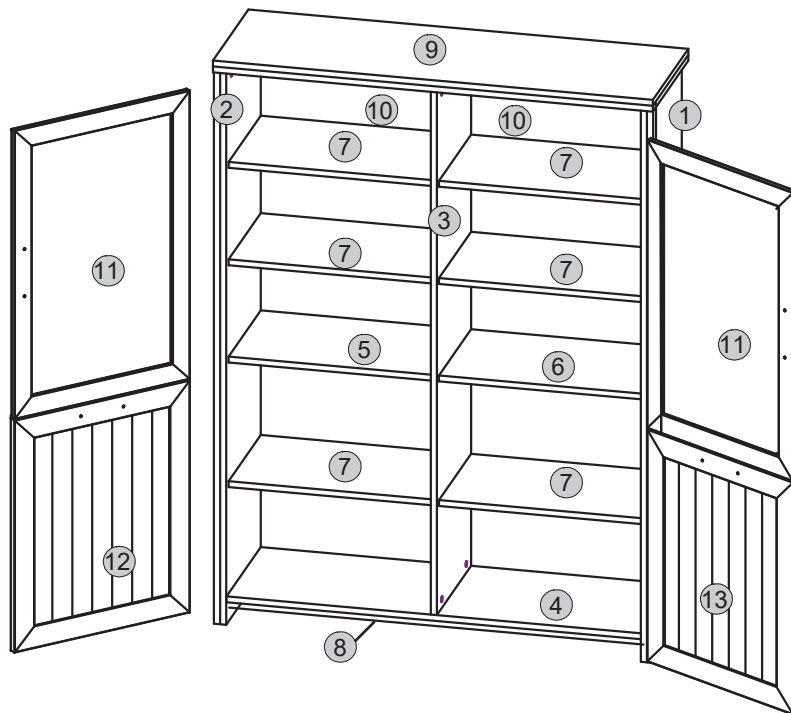

Instalation manual

Bitpiva Verne 2D

| Element symbol | Dimensions | | Code | Package |
|----------------|------------|-----|-----------------------|---------|
| 1 | 1498 | 365 | 1 WIT_2W2D_jalyzi.001 | 1/4 |
| 2 | 1498 | 365 | 1 WIT_2W2D_jalyzi.002 | 1/4 |
| 3 | 1422 | 359 | 1 WIT_2W2D_jalyzi.003 | 2/4 |
| 4 | 1082 | 359 | 1 WIT_2W2D_jalyzi.004 | 1/4 |
| 5 | 533 | 337 | 1 WIT_2W2D_jalyzi.005 | 2/4 |
| 6 | 533 | 337 | 1 WIT_2W2D_jalyzi.006 | 2/4 |
| 7 | 533 | 337 | 6 WIT_2W2D_jalyzi.007 | 2/4 |
| 8 | 1082 | 60 | 1 WIT_2W2D_jalyzi.008 | 2/4 |
| 9 | 1148 | 372 | 1 WIT_2W2D_jalyzi.009 | 2/4 |
| 10 | 1463 | 550 | 2 WIT_2W2D_jalyzi.010 | 1/4 |
| 11 | 677 | 421 | 2 WIT_2W2D_jalyzi.011 | 4/4 |
| 12 | 630 | 527 | 1 WIT_2W2D_jalyzi.012 | 3/4 |
| 13 | 630 | 527 | 1 WIT_2W2D_jalyzi.013 | 3/4 |

| | | | | | | |
|-----------------------|---------------------------|---------------------------|-----------------------|---------------------------|------------|------------|
| 5x k1 | 1x φ5x60 mm p17 | 1x n14 | 1x φ10 mm f3 | | | |
| 4x φ3x16 mm p52 | 4x n260.01.007 n260 | 4x 2Z285 | 24x φ5x17 mm d1 | 22x φ15x12mm #16 r1 | 22x r16 | 22x s2 |
| 1x z1 | 22x φ8x30 mm f1 | 16 x φ3,5x16 mm p25 | 8 x M4x25 mm j8 | 50x l1 | 8x a143 | 8x b119 |

1

3

2

4

5**7****6****8**

9

⚠
a=b

10