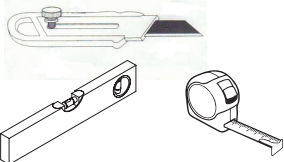

Instalation manual

Bitpiva Verne 2D

| Element symbol | Dimensions | | Code | Package |
|----------------|------------|-----|-----------------------|---------|
| 1 | 1498 | 365 | 1 WIT_2W2D_jalyzi.001 | 1/4 |
| 2 | 1498 | 365 | 1 WIT_2W2D_jalyzi.002 | 1/4 |
| 3 | 1422 | 359 | 1 WIT_2W2D_jalyzi.003 | 2/4 |
| 4 | 1082 | 359 | 1 WIT_2W2D_jalyzi.004 | 1/4 |
| 5 | 533 | 337 | 1 WIT_2W2D_jalyzi.005 | 2/4 |
| 6 | 533 | 337 | 1 WIT_2W2D_jalyzi.006 | 2/4 |
| 7 | 533 | 337 | 6 WIT_2W2D_jalyzi.007 | 2/4 |
| 8 | 1082 | 60 | 1 WIT_2W2D_jalyzi.008 | 2/4 |
| 9 | 1148 | 372 | 1 WIT_2W2D_jalyzi.009 | 2/4 |
| 10 | 1463 | 550 | 2 WIT_2W2D_jalyzi.010 | 1/4 |
| 11 | 677 | 421 | 2 WIT_2W2D_jalyzi.011 | 4/4 |
| 12 | 630 | 527 | 1 WIT_2W2D_jalyzi.012 | 3/4 |
| 13 | 630 | 527 | 1 WIT_2W2D_jalyzi.013 | 3/4 |

| | | | | | | |
|-----------------------|---------------------------|---------------------------|-----------------------|---------------------------|------------|------------|
| 5x k1 | 1x φ5x60 mm p17 | 1x n14 | 1x φ10 mm f3 | | | |
| 4x φ3x16 mm p52 | 4x n260.01.007 n260 | 4x 2Z285 | 24x φ5x17 mm d1 | 22x φ15x12mm #16 r1 | 22x r16 | 22x s2 |
| 1x z1 | 22x φ8x30 mm f1 | 16 x φ3,5x16 mm p25 | 8 x M4x25 mm j8 | 50x l1 | 8x a143 | 8x b119 |