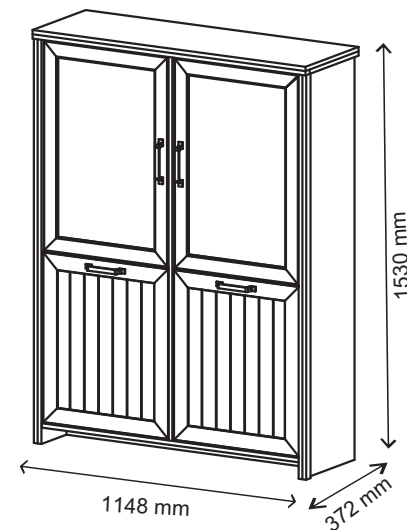

Instalation manual

Bitpiva Verne 2D

| Element symbol | Dimensions | | Code | Package |
|----------------|------------|-----|-----------------------|---------|
| 1 | 1498 | 365 | 1 WIT_2W2D_jalyzi.001 | 1/4 |
| 2 | 1498 | 365 | 1 WIT_2W2D_jalyzi.002 | 1/4 |
| 3 | 1422 | 359 | 1 WIT_2W2D_jalyzi.003 | 2/4 |
| 4 | 1082 | 359 | 1 WIT_2W2D_jalyzi.004 | 1/4 |
| 5 | 533 | 337 | 1 WIT_2W2D_jalyzi.005 | 2/4 |
| 6 | 533 | 337 | 1 WIT_2W2D_jalyzi.006 | 2/4 |
| 7 | 533 | 337 | 6 WIT_2W2D_jalyzi.007 | 2/4 |
| 8 | 1082 | 60 | 1 WIT_2W2D_jalyzi.008 | 2/4 |
| 9 | 1148 | 372 | 1 WIT_2W2D_jalyzi.009 | 2/4 |
| 10 | 1463 | 550 | 2 WIT_2W2D_jalyzi.010 | 1/4 |
| 11 | 677 | 421 | 2 WIT_2W2D_jalyzi.011 | 4/4 |
| 12 | 630 | 527 | 1 WIT_2W2D_jalyzi.012 | 3/4 |
| 13 | 630 | 527 | 1 WIT_2W2D_jalyzi.013 | 3/4 |

| | | | | | | |
|-----------------------|---------------------------|---------------------------|-----------------------|---------------------------|------------|------------|
| 5x k1 | 1x φ5x60 mm p17 | 1x n14 | 1x φ10 mm f3 | | | |
| 4x φ3x16 mm p52 | 4x n260.01.007 n260 | 4x 2Z285 | 24x φ5x17 mm d1 | 22x φ15x12mm #16 r1 | 22x r16 | 22x s2 |
| 1x z1 | 22x φ8x30 mm f1 | 16 x φ3,5x16 mm p25 | 8 x M4x25 mm j8 | 50x l1 | 8x a143 | 8x b119 |