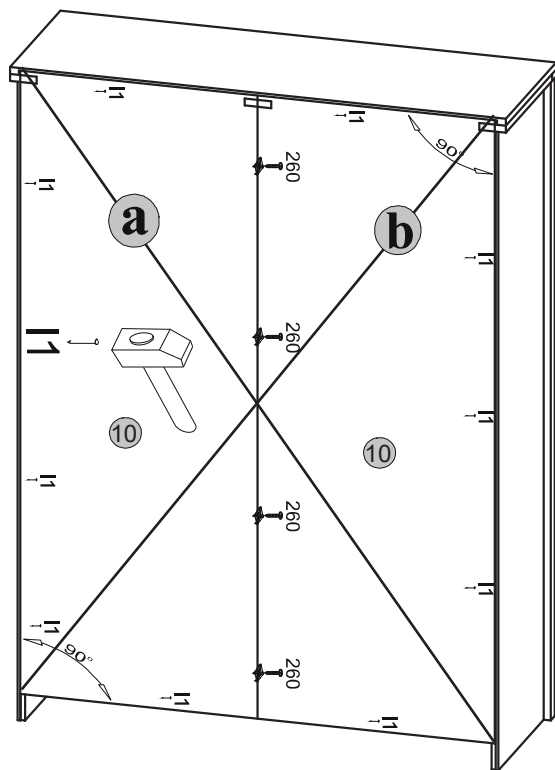

Instalation manual

Bitpiva Verne 2D

| Element symbol | Dimensions | | Code | Package |
|----------------|------------|-----|-----------------------|---------|
| 1 | 1498 | 365 | 1 WIT_2W2D_jalyzi.001 | 1/4 |
| 2 | 1498 | 365 | 1 WIT_2W2D_jalyzi.002 | 1/4 |
| 3 | 1422 | 359 | 1 WIT_2W2D_jalyzi.003 | 2/4 |
| 4 | 1082 | 359 | 1 WIT_2W2D_jalyzi.004 | 1/4 |
| 5 | 533 | 337 | 1 WIT_2W2D_jalyzi.005 | 2/4 |
| 6 | 533 | 337 | 1 WIT_2W2D_jalyzi.006 | 2/4 |
| 7 | 533 | 337 | 6 WIT_2W2D_jalyzi.007 | 2/4 |
| 8 | 1082 | 60 | 1 WIT_2W2D_jalyzi.008 | 2/4 |
| 9 | 1148 | 372 | 1 WIT_2W2D_jalyzi.009 | 2/4 |
| 10 | 1463 | 550 | 2 WIT_2W2D_jalyzi.010 | 1/4 |
| 11 | 677 | 421 | 2 WIT_2W2D_jalyzi.011 | 4/4 |
| 12 | 630 | 527 | 1 WIT_2W2D_jalyzi.012 | 3/4 |
| 13 | 630 | 527 | 1 WIT_2W2D_jalyzi.013 | 3/4 |

| | | | | | | |
|-----------------------|---------------------------|---------------------------|-----------------------|---------------------------|------------|------------|
| 5x k1 | 1x φ5x60 mm p17 | 1x n14 | 1x φ10 mm f3 | | | |
| 4x φ3x16 mm p52 | 4x n260.01.007 n260 | 4x 2Z285 | 24x φ5x17 mm d1 | 22x φ15x12mm #16 r1 | 22x r16 | 22x s2 |
| 1x z1 | 22x φ8x30 mm f1 | 16 x φ3,5x16 mm p25 | 8 x M4x25 mm j8 | 50x l1 | 8x a143 | 8x b119 |

1

3

2

4

5**7****6****8**

9

⚠
a=b

10