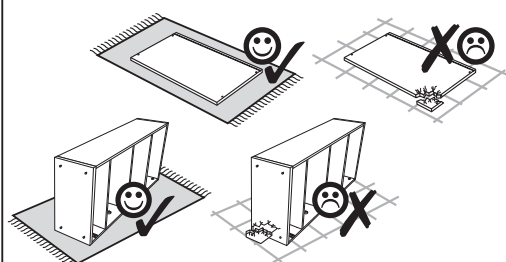

Instalation manual

Bitpiva Verne 2D

| Element symbol | Dimensions | | Code | Package |
|----------------|------------|-----|-----------------------|---------|
| 1 | 1498 | 365 | 1 WIT_2W2D_jalyzi.001 | 1/4 |
| 2 | 1498 | 365 | 1 WIT_2W2D_jalyzi.002 | 1/4 |
| 3 | 1422 | 359 | 1 WIT_2W2D_jalyzi.003 | 2/4 |
| 4 | 1082 | 359 | 1 WIT_2W2D_jalyzi.004 | 1/4 |
| 5 | 533 | 337 | 1 WIT_2W2D_jalyzi.005 | 2/4 |
| 6 | 533 | 337 | 1 WIT_2W2D_jalyzi.006 | 2/4 |
| 7 | 533 | 337 | 6 WIT_2W2D_jalyzi.007 | 2/4 |
| 8 | 1082 | 60 | 1 WIT_2W2D_jalyzi.008 | 2/4 |
| 9 | 1148 | 372 | 1 WIT_2W2D_jalyzi.009 | 2/4 |
| 10 | 1463 | 550 | 2 WIT_2W2D_jalyzi.010 | 1/4 |
| 11 | 677 | 421 | 2 WIT_2W2D_jalyzi.011 | 4/4 |
| 12 | 630 | 527 | 1 WIT_2W2D_jalyzi.012 | 3/4 |
| 13 | 630 | 527 | 1 WIT_2W2D_jalyzi.013 | 3/4 |