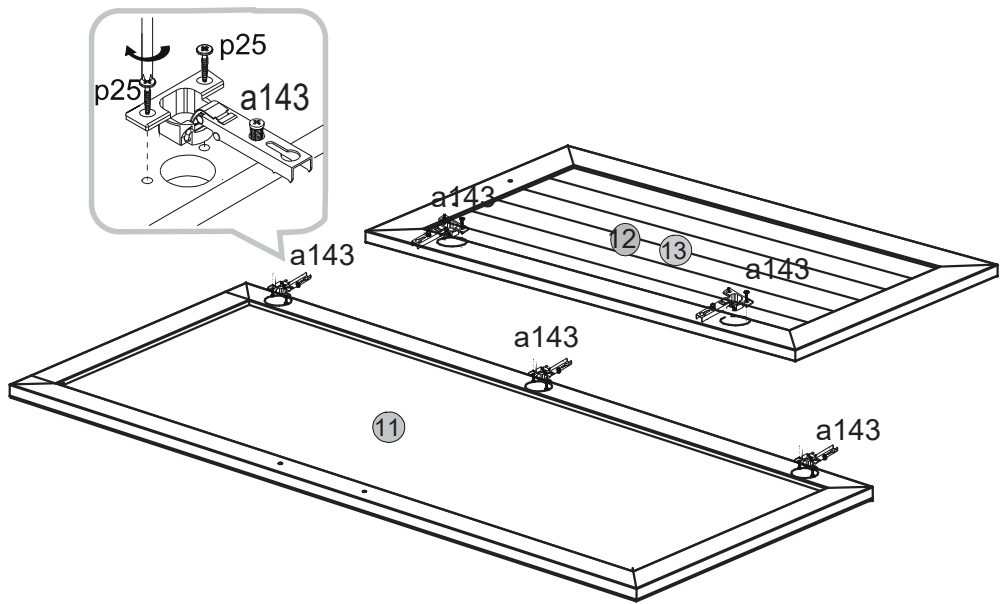

Instalation manual

Bitpiva Verne 2D

| Element symbol | Dimensions | | Code | Package |
|----------------|------------|-----|-----------------------|---------|
| 1 | 1498 | 365 | 1 WIT_2W2D_jalyzi.001 | 1/4 |
| 2 | 1498 | 365 | 1 WIT_2W2D_jalyzi.002 | 1/4 |
| 3 | 1422 | 359 | 1 WIT_2W2D_jalyzi.003 | 2/4 |
| 4 | 1082 | 359 | 1 WIT_2W2D_jalyzi.004 | 1/4 |
| 5 | 533 | 337 | 1 WIT_2W2D_jalyzi.005 | 2/4 |
| 6 | 533 | 337 | 1 WIT_2W2D_jalyzi.006 | 2/4 |
| 7 | 533 | 337 | 6 WIT_2W2D_jalyzi.007 | 2/4 |
| 8 | 1082 | 60 | 1 WIT_2W2D_jalyzi.008 | 2/4 |
| 9 | 1148 | 372 | 1 WIT_2W2D_jalyzi.009 | 2/4 |
| 10 | 1463 | 550 | 2 WIT_2W2D_jalyzi.010 | 1/4 |
| 11 | 677 | 421 | 2 WIT_2W2D_jalyzi.011 | 4/4 |
| 12 | 630 | 527 | 1 WIT_2W2D_jalyzi.012 | 3/4 |
| 13 | 630 | 527 | 1 WIT_2W2D_jalyzi.013 | 3/4 |

| | | | | | | |
|-----------------------|---------------------------|---------------------------|-----------------------|---------------------------|------------|------------|
| 5x k1 | 1x φ5x60 mm p17 | 1x n14 | 1x φ10 mm f3 | | | |
| 4x φ3x16 mm p52 | 4x n260.01.007 n260 | 4x 2Z285 | 24x φ5x17 mm d1 | 22x φ15x12mm #16 r1 | 22x r16 | 22x s2 |
| 1x z1 | 22x φ8x30 mm f1 | 16 x φ3,5x16 mm p25 | 8 x M4x25 mm j8 | 50x l1 | 8x a143 | 8x b119 |

1

3

2

4

5**7****6****8**

9

⚠
a=b

10