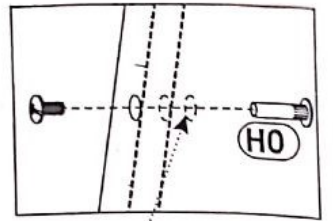

CHARLOTTE 60L oven cabinet

CHARLOTTE 60L oven cabinet

(A0) 8 x 32mm x6 	(B1) f 7 x 50 mm x14 	(B0) x4 
(D0) 3 x 15 mm x16 	(D10) 4 x 16 mm x24 	(H0) x2 
(H2) 4 x 22 mm x2 	(J6) x2 	(J8) x2 
(K) 4mm x1 	(L22) x1 	(P19) x4 
(T8) x20 	(T14) x4 	(T15) x2 

CHARLOTTE 60L oven cabinet

①	704	510	16	x1	1/1
②	567	80	16	x1	1/1
③	567	510	16	x1	1/1
④	704	510	16	x1	1/1
⑤	600	510	16	x1	1/1
⑥	595	115	2,5	x1	1/1
					1/1

⑦	597	115	16	x1	1/1
---	-----	-----	----	----	-----

1 ▶

2 ▶

3 ▶

4 ▶

5 ▶

6▶