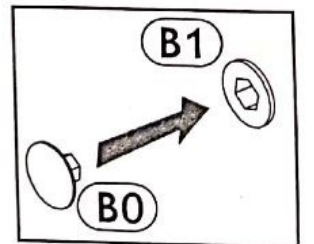

CHARLOTTE 60L oven cabinet

CHARLOTTE 60L oven cabinet

(A0) 8 x 32mm x6 	(B1) f 7 x 50 mm x14 	(B0) x4 
(D0) 3 x 15 mm x16 	(D10) 4 x 16 mm x24 	(H0) x2 
(H2) 4 x 22 mm x2 	(J6) x2 	(J8) x2 
(K) 4mm x1 	(L22) x1 	(P19) x4 
(T8) x20 	(T14) x4 	(T15) x2 

1 ▶

2 ▶

3 ▶

4 ▶

5 ▶

6▶