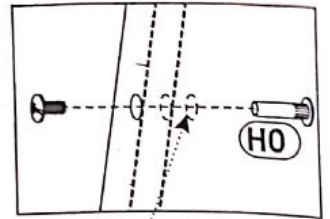

CHARLOTTE 60L oven cabinet

CHARLOTTE 60L oven cabinet

(A0) 8 x 32mm x6 	(B1) f 7 x 50 mm x14 	(B0) x4 
(D0) 3 x 15 mm x16 	(D10) 4 x 16 mm x24 	(H0) x2 
(H2) 4 x 22 mm x2 	(J6) x2 	(J8) x2 
(K) 4mm x1 	(L22) x1 	(P19) x4 
(T8) x20 	(T14) x4 	(T15) x2 

1 ▶

2 ▶

3 ▶

4 ▶

x2

5 ▶

6▶