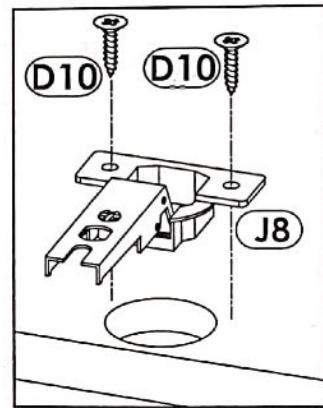

CHARLOTTE 60L oven cabinet

CHARLOTTE 60L oven cabinet

(A0) 8 x 32mm x6 	(B1) f 7 x 50 mm x14 	(B0) x4 
(D0) 3 x 15 mm x16 	(D10) 4 x 16 mm x24 	(H0) x2 
(H2) 4 x 22 mm x2 	(J6) x2 	(J8) x2 
(K) 4mm x1 	(L22) x1 	(P19) x4 
(T8) x20 	(T14) x4 	(T15) x2 

CHARLOTTE 60L oven cabinet

①	704	510	16	x1	1/1
②	567	80	16	x1	1/1
③	567	510	16	x1	1/1
④	704	510	16	x1	1/1
⑤	600	510	16	x1	1/1
⑥	595	115	2,5	x1	1/1
					1/1

⑦	597	115	16	x1	1/1
---	-----	-----	----	----	-----

1 ▶

2 ▶

3 ▶

4 ▶

x2

5 ▶

6▶