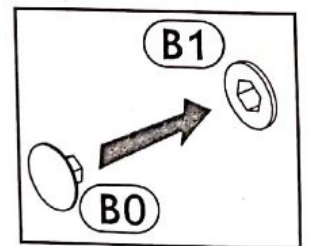

CHARLOTTE 60L oven cabinet

CHARLOTTE 60L oven cabinet

(A0) 8 x 32mm x6 	(B1) f 7 x 50 mm x14 	(B0) x4 
(D0) 3 x 15 mm x16 	(D10) 4 x 16 mm x24 	(H0) x2 
(H2) 4 x 22 mm x2 	(J6) x2 	(J8) x2 
(K) 4mm x1 	(L22) x1 	(P19) x4 
(T8) x20 	(T14) x4 	(T15) x2 

1 ▶

2 ▶

3 ▶

4 ▶

x2

5 ▶

6▶