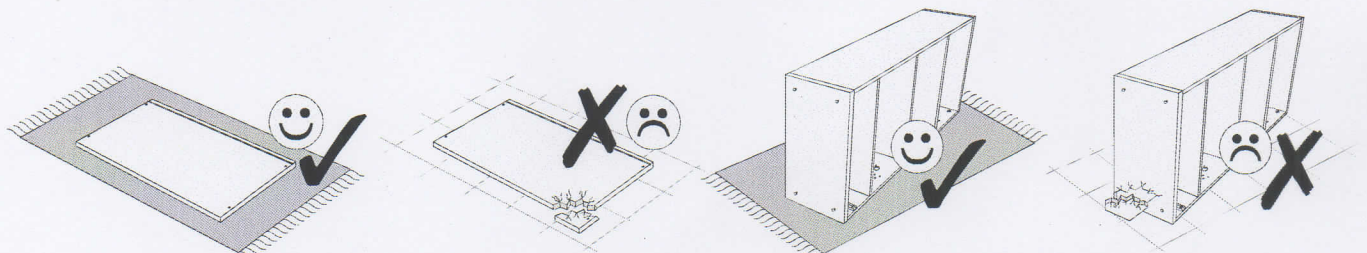

# 600, 800 lower cabinet for kitchen sink

# 600, 800 lower cabinet for kitchen sink

	600	800			
①	704x445	704x445	16	x1	1/1
②	600x445	800x445	16	x1	1/1
③	567x80	767x80	16	x2	1/1
④	704x445	704x445	16	x1	1/1
⑤	250x250	250x250	3	x2	1/1
⑥	596x140	796x140	16	x1	1/1
⑦	296x570	396x570	16	x2	1/1
⑧	599x95	799x95	16	x1	1/1
					1/1